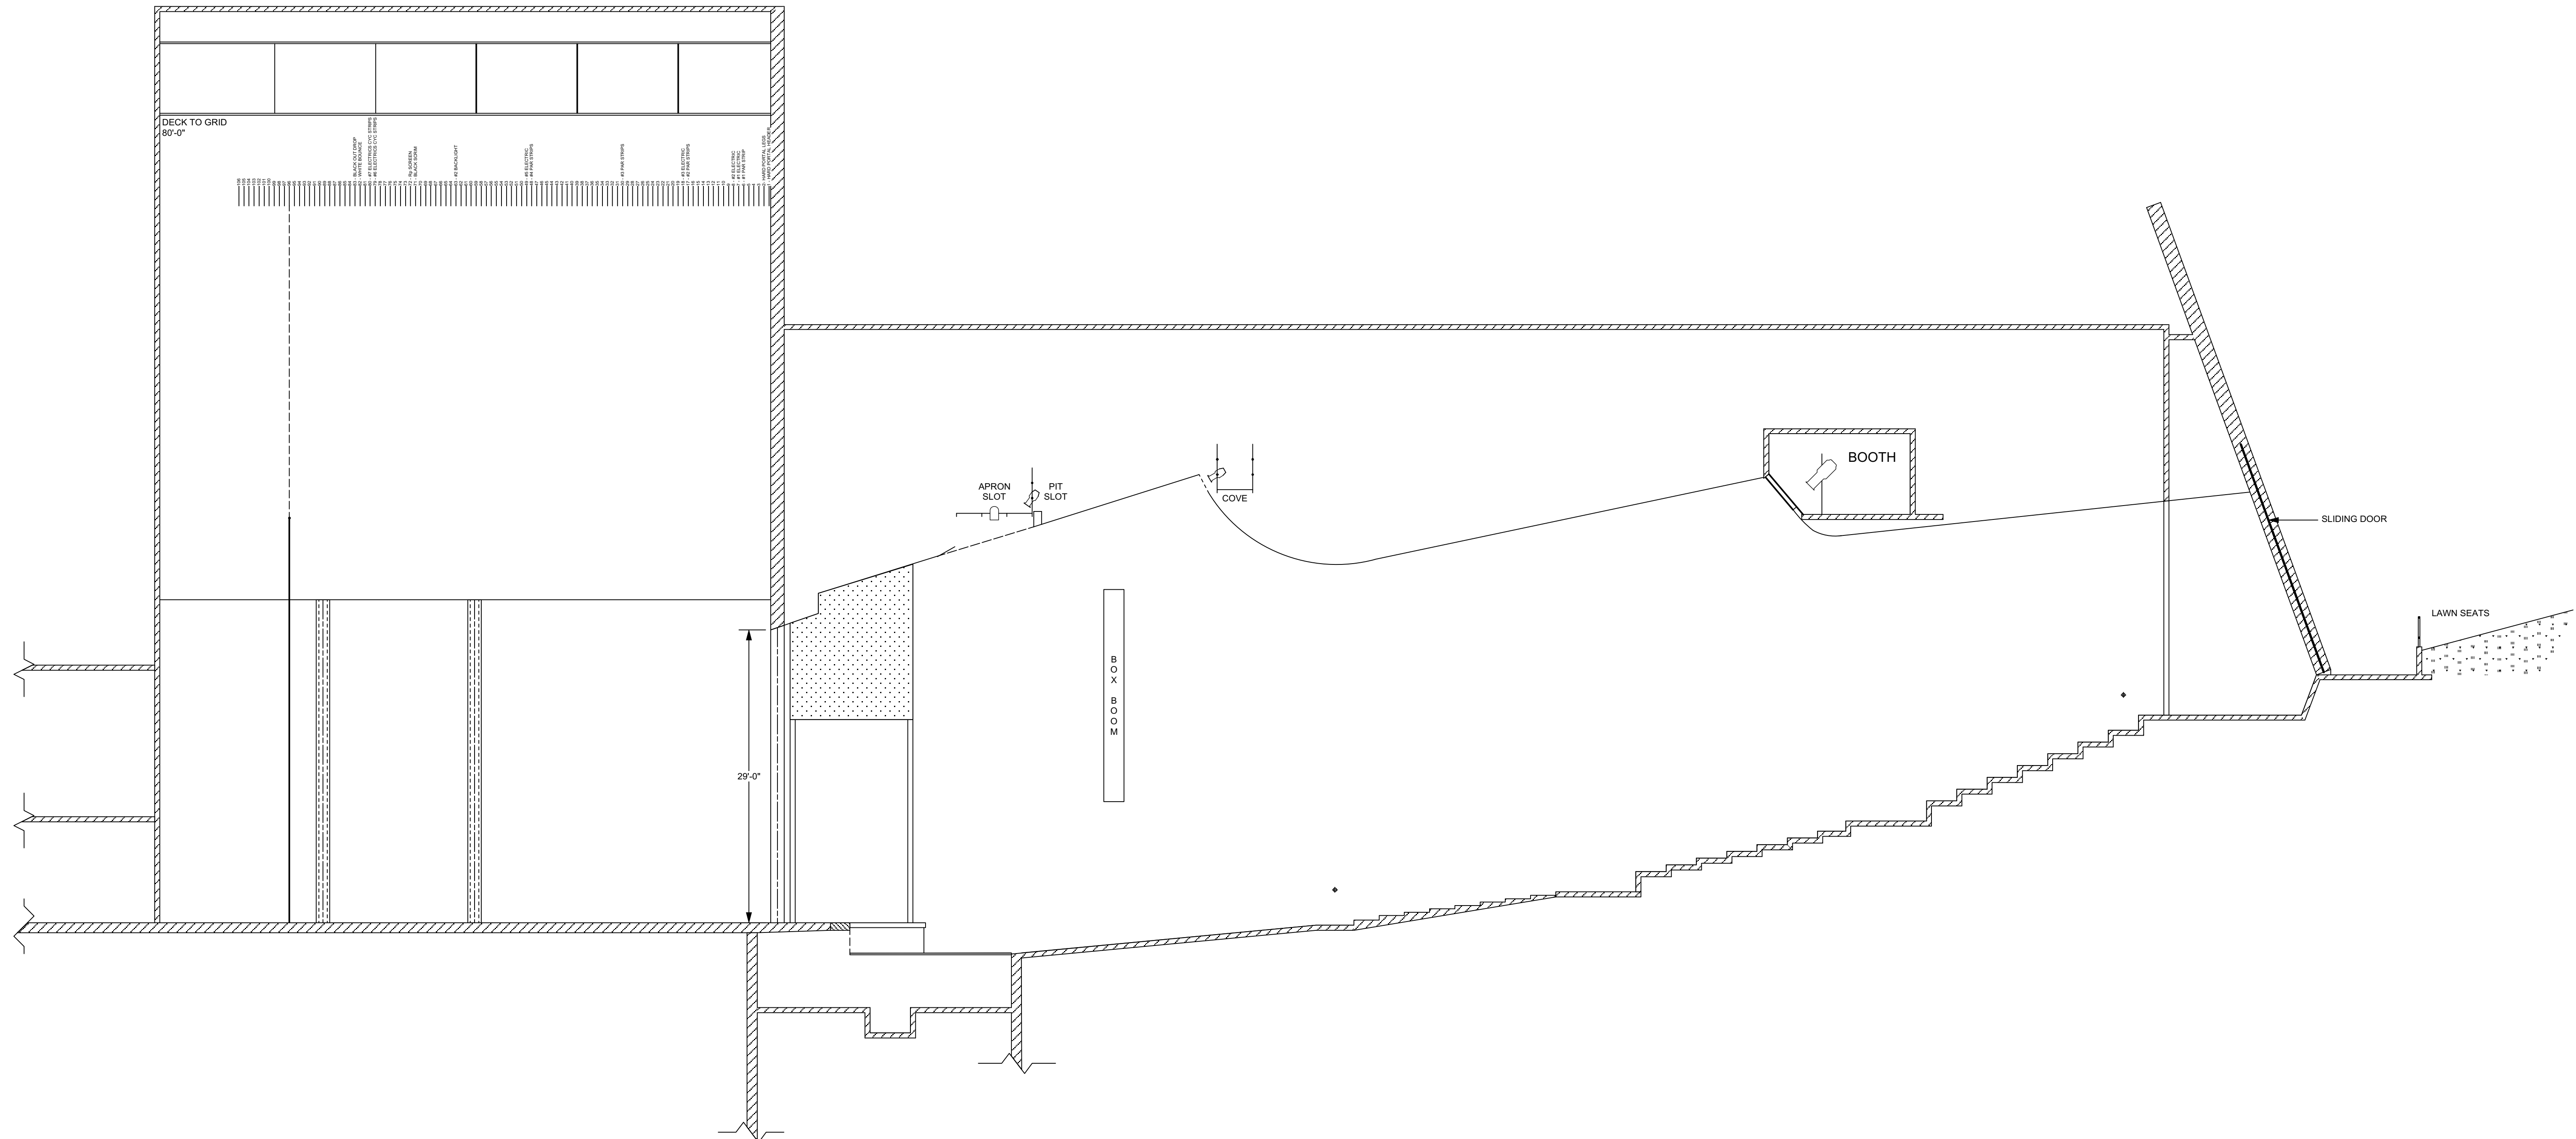

Production Title		Tech Pack	
Drawing Title		Groundplan	
Designer	NA	Director	NA
Drawn By	Lynne Koscielniak	Scale	1/8" = 1'0"
Venue	ArtPark	Drawing No.	Sht-1 of 2
Date	02/16/16		
CAD File Name		ArtParkTechPack.vwx	

Production Title		Tech Pack	
Drawing Title		Section	
Designer	NA	Director	NA
Drawn By	Lynne Koscielniak	Scale	1/8" = 1'0"
Venue	ArtPark	Drawing No.	Sht-2 of 2
Date	02/16/16		
CAD File Name		ArtParkTechPack.vwx	